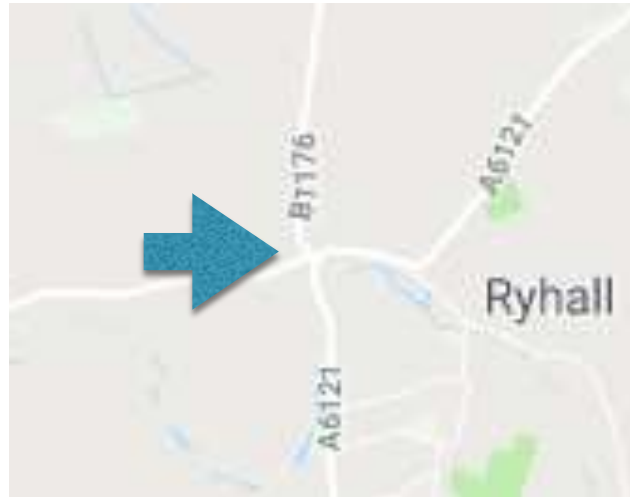

## **Marshal Point No 6**

**Grid Reference:** TF50323113

**Location:** Left turn at junction at end of Ryhall road from Great Casterton (5.5km from start/24.5km from finish)

**Number of Marshals Required in Risk Assessment: 1**

### **Instructions:**

There will be a road closure here for the way out

Direct runners up B1176 towards Careby instructing to keep to Left

Warn oncoming traffic to slow down

When last runner through return to Welland Academy