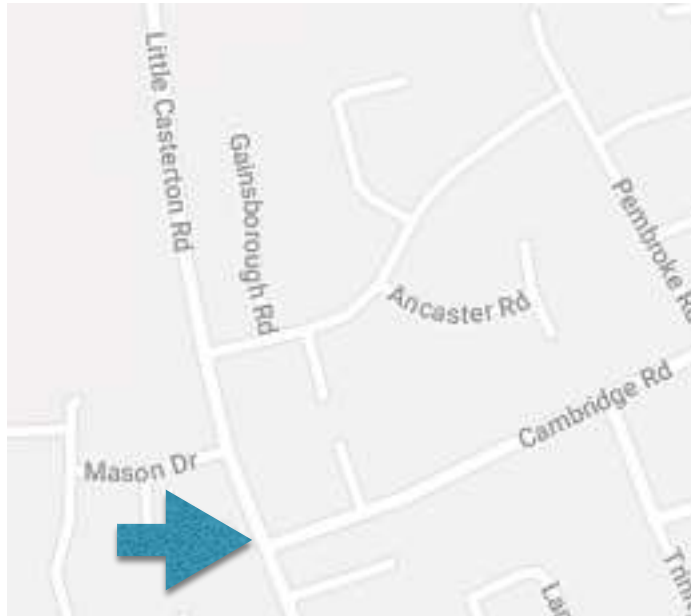

Marshal Point No 2 / 17

Grid Reference: TF50203079

Location: T-Junction at bottom of Cambridge Road where it meets Little Casterton Road

(1.1km from start/28.9km to finish)

Number of Marshals Required in Risk Assessment: 2

Names: Polly Schwartz / Bryan Albon

In Position: 1030

Instructions:

Direct Runners towards Little Casterton along Little Casterton Road instructing to keep to Left

There will be a road closure here for the runners at the start, heading out.

On runners return direct runners up Cambridge Road keeping to Left
When last runner has passed return to Welland Academy