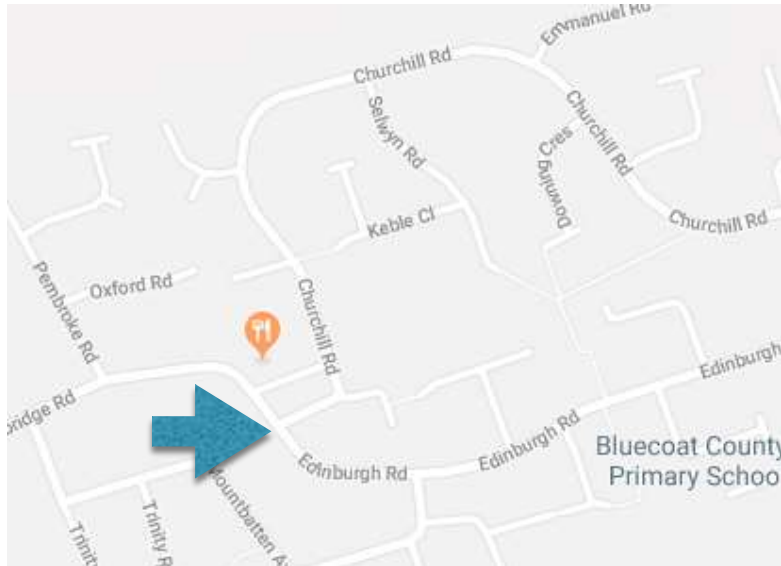

Marshal Point No 1 / 18

OS Grid Reference: TF50243080

Location: T-Junction at Churchill Road where it meets Edinburgh Road (0.8km from

Start/29.2km from finish). “The Chip Shop”

Number of Marshals Required in Risk Assessment: 2

Names: Jaclyn Carper / Andy Dennis

In Position: 1030

Instructions:

Direct Runners down Cambridge Road staying to the Left

There will be a road closure here for the runners at the start, heading out. On runners return, direct runners up Churchill Road keeping to the Left